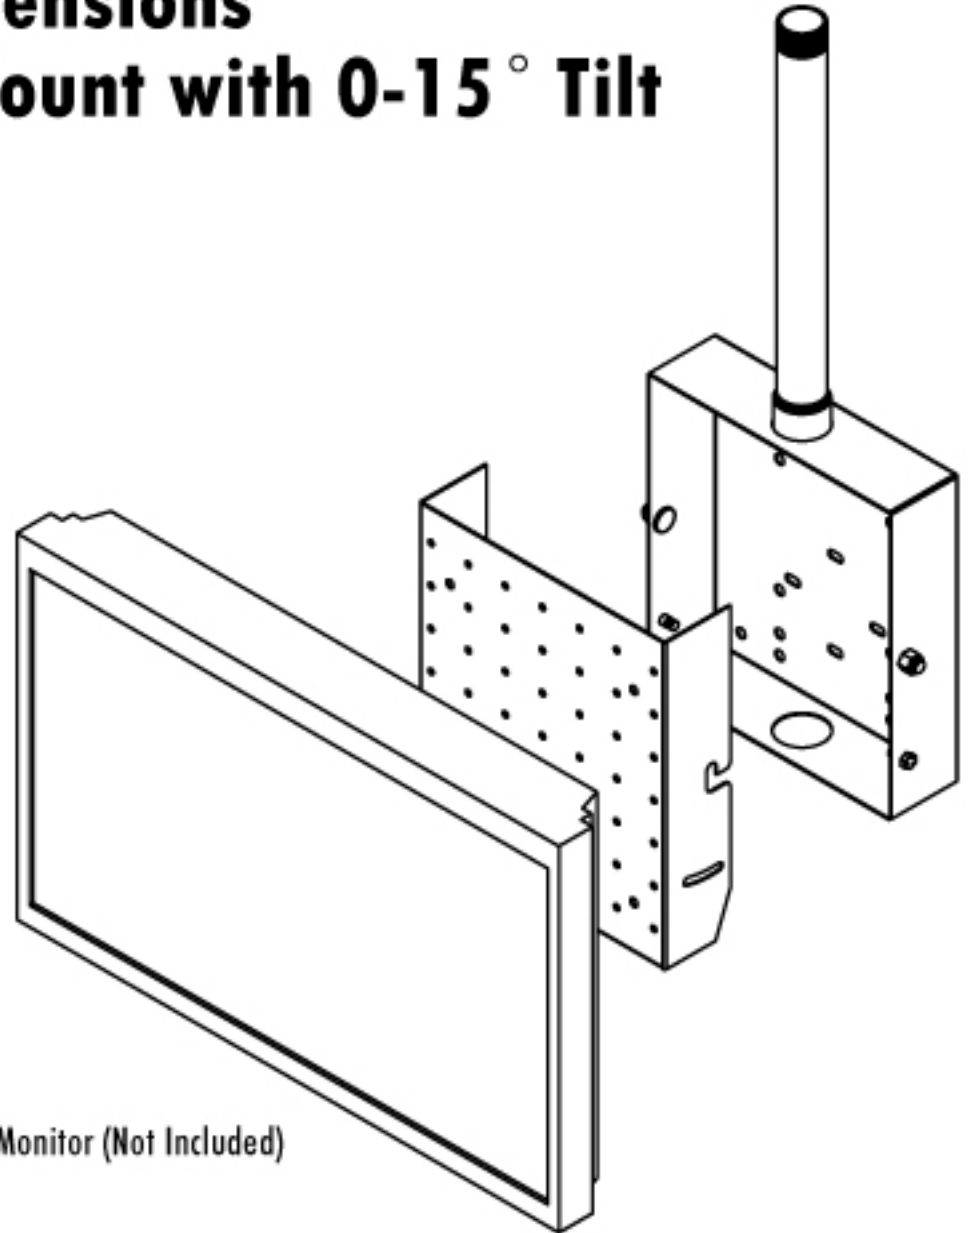

FSCT Dimensions

Flat Screen Ceiling Mount with 0-15° Tilt

Model	LoadLimit (lbs.)	Swivel	Tilt	Drop from ceiling	Ship. Wt. (lbs.)
FSCT	300	360°	0-15°	34"	25

Note: Shown with LCD Monitor (Not Included)